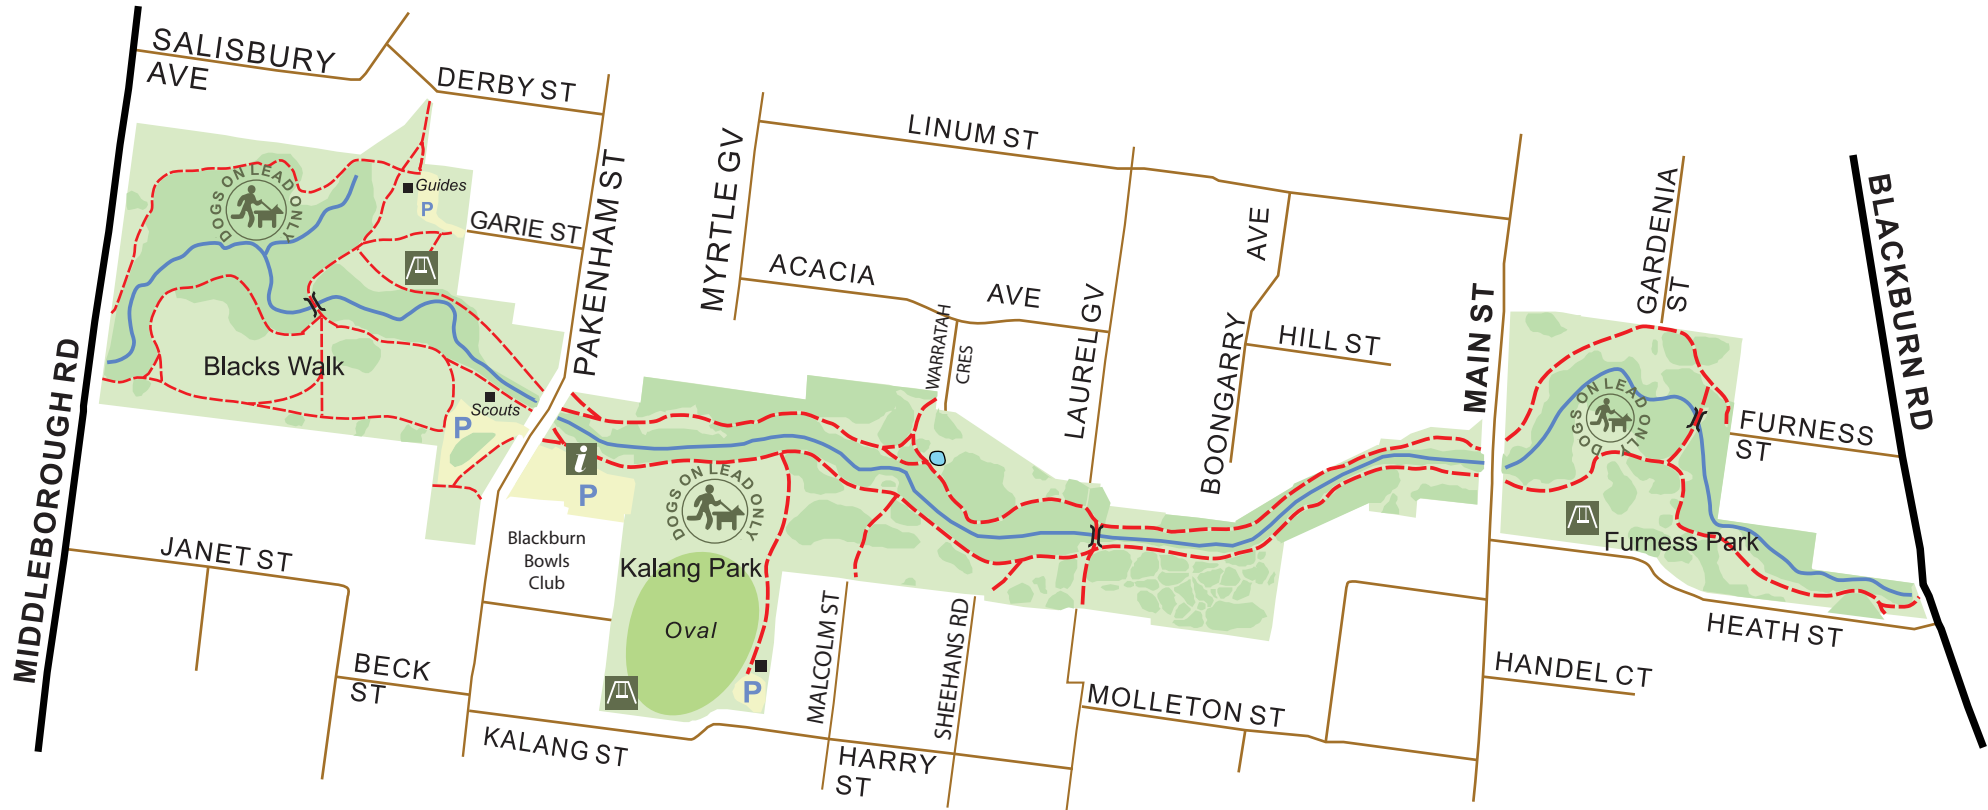

Blackburn Creeklands Walking Map

Legend

	Playground		Bridge
	Car Park		
	Information Noticeboard		

All of the parks within the Blackburn Creeklands are dog on-lead parks. Please keep your dog on a lead and clean up after your dog.